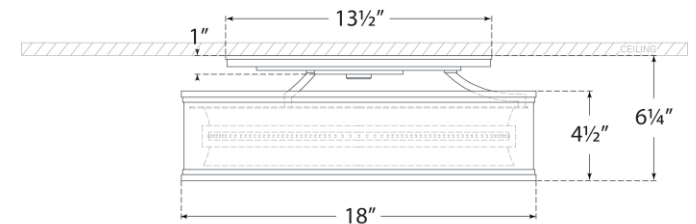

TEAR SHEET

Connery 18" Flush Mount

Item # CHC 4612PN

Designer: Chapman & Myers

Height: 6.25"

Width: 18"

Canopy: 13.5" Round

Finishes: AB, BZ, PN, WHT/AB

Lightsource: Dedicated LED

Wattage: 25w (2000lm)

Weight: 15 Pounds

Front View

Bottom View