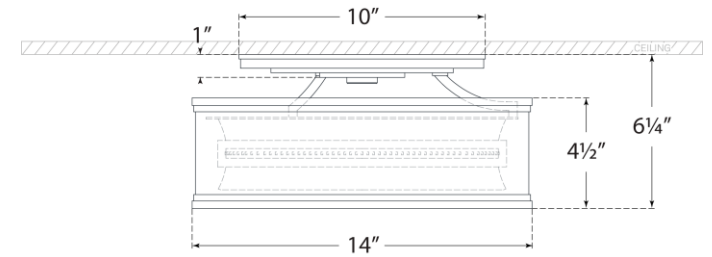

## Connery 14" Flush Mount

Item # CHC 4611WHT/AB

Designer: Chapman & Myers

Height: 6.25"

Width: 14"

Canopy: 10" Round

Finishes: AB, BZ, PN, WHT/AB

Lightsource: Dedicated LED

Wattage: 18w (1500lm)

Weight: 11 Pounds

Front View

Bottom View