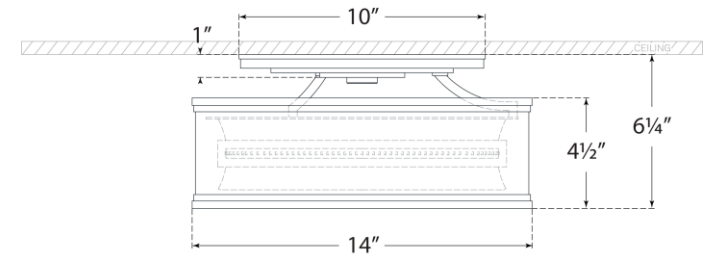

TEAR SHEET

Connery 14" Flush Mount

Item # CHC 4611AB

Designer: Chapman & Myers

Height: 6.25"

Width: 14"

Canopy: 10" Round

Finishes: AB, BZ, PN, WHT/AB

Lightsource: Dedicated LED

Wattage: 18w (1500lm)

Weight: 11 Pounds

Front View

Bottom View