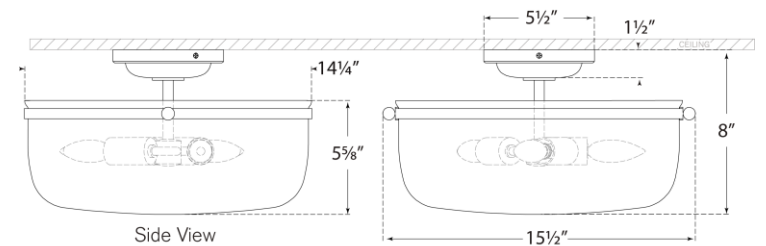

TEAR SHEET

Lorford Medium Semi-Flush

Item # CHC 4269AI-CG

Designer: Chapman & Myers

Height: 8"

Width: 15.5"

Canopy: 5.5" Round

Finishes: AI, GI

Glass Options: CG, MG

Socket: 3 - E12 Candelbra

Wattage: 3 - 6.5 LED B11

Weight: 7 Pounds

Side View

Front View

Bottom View