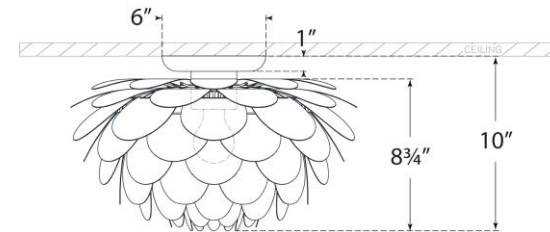

TEAR SHEET

Cynara Large Flush Mount

Item # CHC 4163G

Designer: Chapman & Myers

Height: 10"

Width: 17"

Canopy: 6" Round

Finishes: G, MBK/G, WHT/G

Socket: E26 Keyless

Wattage: 15 LED A19

Weight: 7 Pounds

Front View

Top View