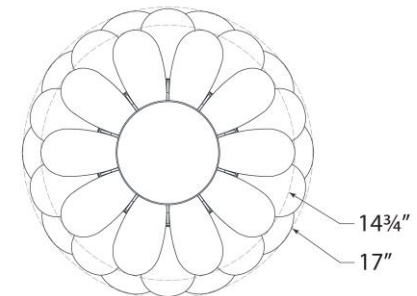

TEAR SHEET

Cynara Large Flush Mount

Item # CHC 4163G

Designer: Chapman & Myers

Height: 10"

Width: 17"

Canopy: 6" Round

Finishes: G, MBK/G, WHT/G

Socket: E26 Keyless

Wattage: 15 LED A19

Weight: 7 Pounds

Front View

Top View