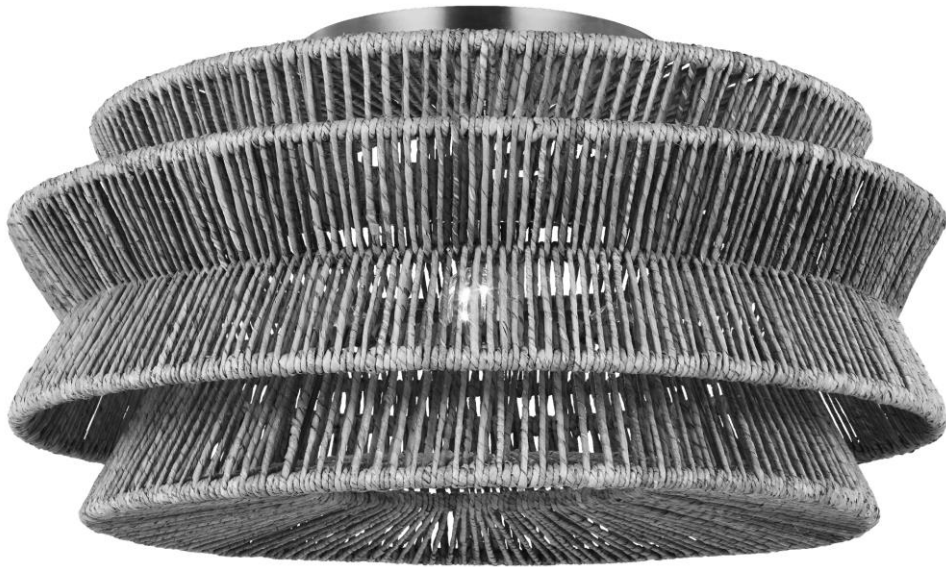

TEAR SHEET

Antigua Grande Semi-Flush Mount

Item # CHC 4017BZ/NAB

Designer: Chapman & Myers

Height: 15.75"

Width: 30"

Canopy: 12" Round

Finishes: AB/NAB, BZ/NAB, PN/NAB

Socket: 3 - E26 Keyless

Wattage: 3 - 15 LED A19

Weight: 22 Pounds

Note: UL Only

COMING
SOON

Top View