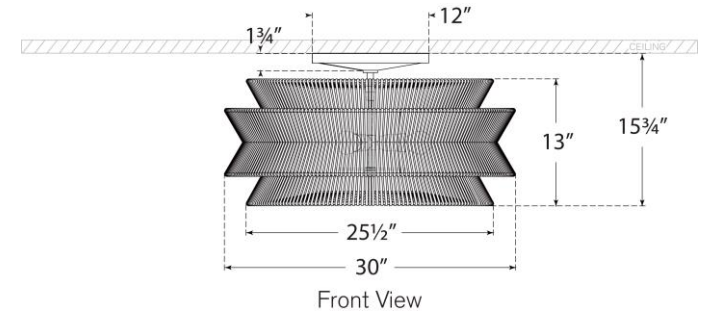

TEAR SHEET

Antigua Grande Semi-Flush Mount

Item # CHC 4017BZ/NAB

Designer: Chapman & Myers

Height: 15.75"

Width: 30"

Canopy: 12" Round

Finishes: AB/NAB, BZ/NAB, PN/NAB

Socket: 3 - E26 Keyless

Wattage: 3 - 15 LED A19

Weight: 22 Pounds

Note: UL Only

COMING
SOON

Top View