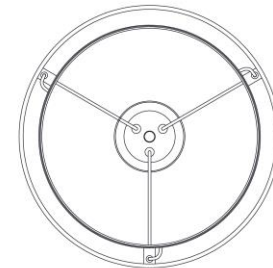

## Connery 18\" Ring Chandelier

Item # CHC 1612AB

Designer: Chapman & Myers

O/A Height: 15.5\" - 120\"

Fixture Height: 3.25\"

Width: 18\"

Canopy: 4.75\" Round

Finishes: AB, BZ, PN, WHT

Lightsource: Dedicated LED

Wattage: 28w (2100lm)

Weight: 12 Pounds

Note: Height Not Adjustable After Installation

Front View

Bottom View