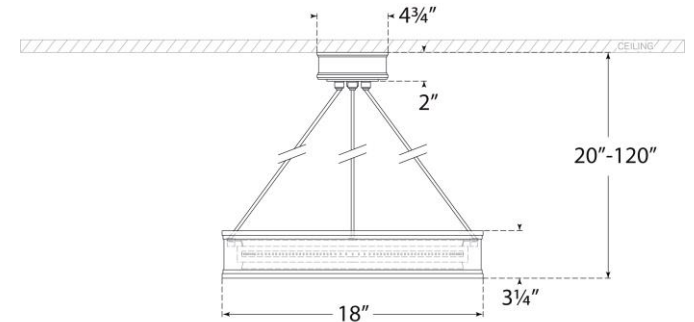

## Connery 18\" Ring Chandelier

Item # CHC 1612AB

Designer: Chapman & Myers

O/A Height: 15.5\" - 120\"

Fixture Height: 3.25\"

Width: 18\"

Canopy: 4.75\" Round

Finishes: AB, BZ, PN, WHT

Lightsource: Dedicated LED

Wattage: 28w (2100lm)

Weight: 12 Pounds

Note: Height Not Adjustable After Installation

Front View

Bottom View