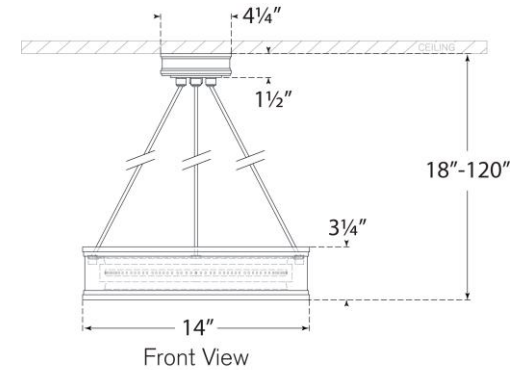

## Connery 14" Ring Pendant

Item # CHC 1611AB

Designer: Chapman & Myers

O/A Height: 15" - 120"

Fixture Height: 3.25"

Width: 14"

Canopy: 4.25" Round

Finishes: AB, BZ, PN, WHT

Lightsource: Dedicated LED

Wattage: 23w (1750lm)

Weight: 10 Pounds

Note: Height Not Adjustable After Installation

Bottom View