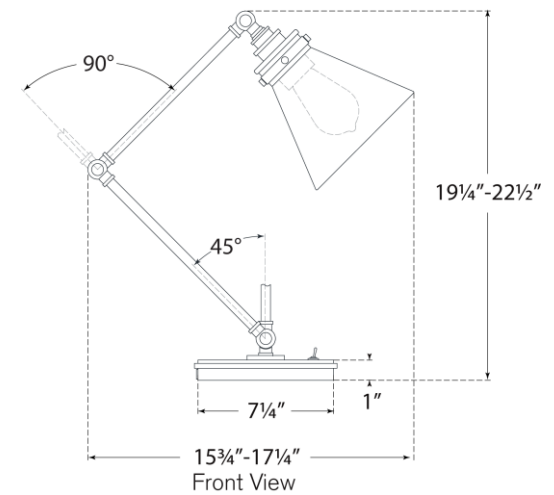

TEAR SHEET

Parkington Medium Articulating Desk Lamp

Item # CHA 8010BZ

Designer: Chapman & Myers

Height: 19.25" - 22.5"

Width: 7.5"

Extension: 15.75" - 17.25"

Base: 7.25" Round

Finishes: AB, BZ, PN

Socket: E26 Keyless w/ Toggle on Base

Wattage: 15 LED A19

Weight: 13 Pounds

Top View

Front View