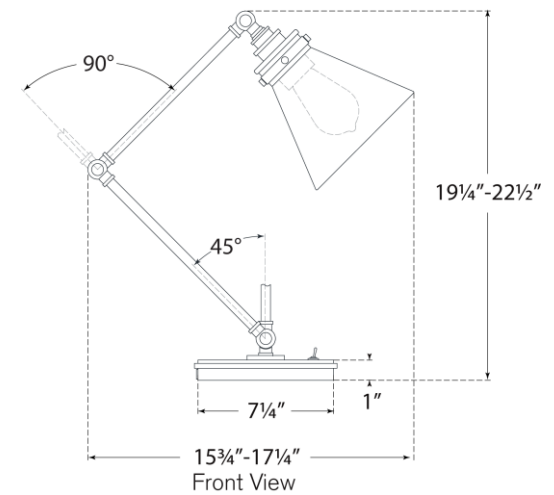

TEAR SHEET

Parkington Medium Articulating Desk Lamp

Item # CHA 8010AB

Designer: Chapman & Myers

Height: 19.25" - 22.5"

Width: 7.5"

Extension: 15.75" - 17.25"

Base: 7.25" Round

Finishes: AB, BZ, PN

Socket: E26 Keyless w/ Toggle on Base

Wattage: 15 LED A19

Weight: 13 Pounds

Top View

Front View