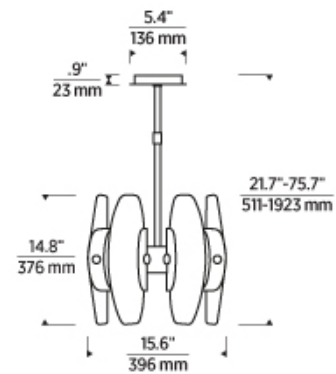

700WYT _____

JOB NAME _____

NOTES _____

WYTHE SMALL CHANDELIER

VISUAL COMFORT & Co.

SPECIFICATIONS

PRIMARY MATERIAL	Aluminum
SHADE MATERIAL	Glass
NET WEIGHT	60.5 lbs
HEIGHT	14.8in
WIDTH	15.7in
LENGTH	15.7in
UP LIGHT / DOWN LIGHT / BOTH?	
WET LISTED	
DAMP LISTED	
DRY LISTED	
MIN. HANGING HEIGHT	21.7in
MAX HANGING HEIGHT	75.7in
TOTAL CORD LENGTH	
TOTAL STEM LENGTH	Up to 60in
STEM QTY	6
SLOPED CEILING ADAPTABLE?	No
GENERAL LISTING	ETL Listed
INCLUDES	

LAMPING SPECIFICATIONS

	LED LAMP	INTEGRATED LED	NON LED	NO LAMP
DELIVERED LUMENS		1513		
WATTS		30.8		
MAX WATTAGE PER BULB		30.8W		
		Universal 120V-277V 0-10, ELV, TRIAC		
CCT		2700K		
CRI		90 CRI		
LED LIFETIME		>50000		
L70				
AVERAGE BULB HOURS				
FIELD SERVICEABLE LED				
LAMP BASE		Integrated LED		
LAMP SHAPE		Integrated LED		
LAMP INCLUDED?		True		
WARRANTY**		5 Years		