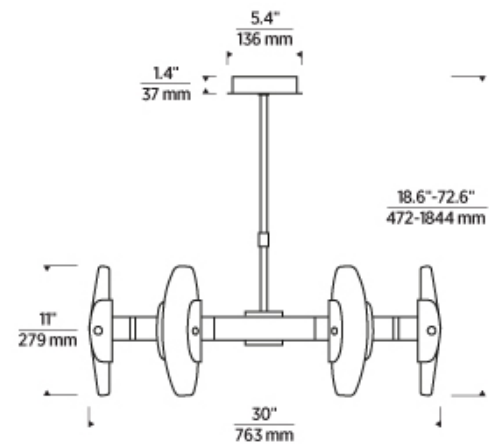

700WYT _____

JOB NAME _____

NOTES _____

WYTHE MEDIUM CHANDELIER

VISUAL COMFORT & Co.

SPECIFICATIONS

PRIMARY MATERIAL	Aluminum
SHADE MATERIAL	Glass
NET WEIGHT	45 lbs
HEIGHT	11in
WIDTH	30in
LENGTH	30in
UP LIGHT / DOWN LIGHT / BOTH?	
WET LISTED	
DAMP LISTED	
DRY LISTED	
MIN. HANGING HEIGHT	18.6in
MAX HANGING HEIGHT	72.6in
TOTAL CORD LENGTH	
TOTAL STEM LENGTH	Up to 60in
STEM QTY	6
SLOPED CEILING ADAPTABLE?	No
GENERAL LISTING	ETL Listed
INCLUDES	

LAMPING SPECIFICATIONS

	LED LAMP	INTEGRATED LED	NON LED	NO LAMP
DELIVERED LUMENS		1647		
WATTS		30.6		
MAX WATTAGE PER BULB		30.6W		
		Universal 120V-277V 0-10, ELV, TRIAC		
CCT		2700K		
CRI		90 CRI		
LED LIFETIME		>50000		
L70				
AVERAGE BULB HOURS				
FIELD SERVICEABLE LED				
LAMP BASE		Integrated LED		
LAMP SHAPE		Integrated LED		
LAMP INCLUDED?		True		
WARRANTY**		5 Years		