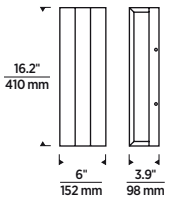

WINDFALL 16 WALL SCONCE

Windfall 16

PROJECT INFO

FIXTURE TYPE & QUANTITY

JOB NAME & INFO

NOTES

TECH LIGHTING

VISUAL COMFORT & Co.

7400 Linder Avenue, Skokie, Illinois 60077

T 847.410.4400

© 2021 Tech Lighting, L.L.C. All rights reserved. The "Tech Lighting" graphic is a registered trademark. Tech Lighting reserves the right to change specifications for product improvements without notification.