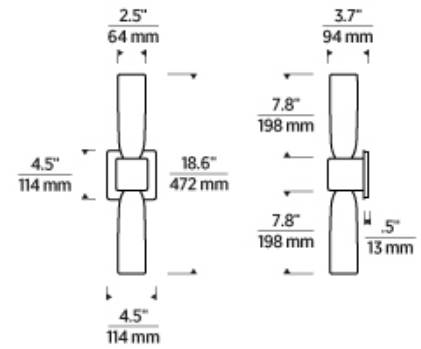

VOLVER MEDIUM DOUBLE SCONCE

VISUAL COMFORT & Co.

PRODUCT FEATURES

LAMPING

Includes 10.4 watt, 223 delivered lumens, 2700K LED module.
Dimmable with most LED compatible ELV, TRIAC and 0-10V dimmers.
Can be mounted vertically or horizontally. ADA compliant. 120V-277V.

7400 Linder Avenue, Skokie, IL 60077
T 847.410.4400 | F 847.410.4500 | techlighting.com

VOLVER MEDIUM DOUBLE SCONCE

VISUAL COMFORT & Co.

SPECIFICATIONS

PRIMARY MATERIAL	Brass
SHADE MATERIAL	Glass
NET WEIGHT	5.5 lbs
HEIGHT	18.6in
WIDTH	3.7in
LENGTH	4.5in
MIN. EXTENSION FROM WALL	3.7in
UP LIGHT / DOWN LIGHT / BOTH?	
WET LISTED	
DAMP LISTED	
DRY LISTED	
UP / DOWN	
HORIZONTAL / VERTICAL	
WALL / CEILING MOUNT	
GENERAL LISTING	ETL Listed
ADA COMPLIANT	
INCLUDES	