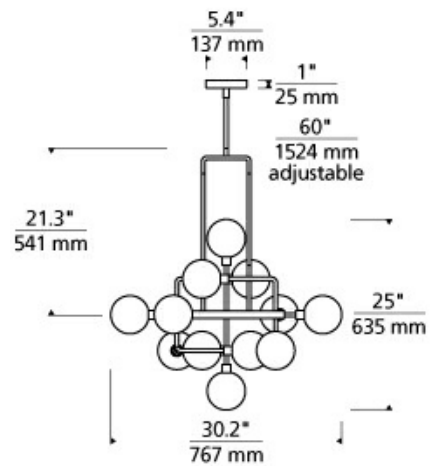

Opal / Brass

LAMPING

No Lamp Opal glass rated for (12) 5 watt max G9 Bi-Pin lamps (Not Included). No Lamp Smoke glass rated for (12) 5 watt max candelabra base E12 lamps (Not Included). LED Opal glass includes (12) 120 volt 4.5 watt, 4329.2 total delivered lumens, 3000K, LED G9 Bi-Pin lamps. Smoke glass includes (12) 120 volt 2 watt, 1368 total delivered lumens, 2700K, candelabra base LED E12 lamps. Dimmable with most LED compatible ELV and TRIAC dimmers. Fixture provided with 60 inches of variable rigid stems (includes (2) 6" and (4) 12") in coordinating finish. Can be installed on sloped ceiling up to 45°.

Opal/Brass version only available with LED930.
Mirrored Smoke/Polished Nickel version only available with LED927.

700VGO _____

JOB NAME _____

NOTES _____

VIAGGIO CHANDELIER

SPECIFICATIONS

HARDWARE MATERIAL	Metal
SHADE MATERIAL	Glass
NET WEIGHT	20 lbs
HEIGHT	25in
WIDTH	30.2in
LENGTH	30.2in
UP LIGHT / DOWN LIGHT / BOTH?	
WET LISTED	
DAMP LISTED	Yes
DRY LISTED	
MIN. HANGING HEIGHT	43.2in
MAX HANGING HEIGHT	100.3in
TOTAL CORD LENGTH	
TOTAL STEM LENGTH	Up to 60in
STEM QTY	6
SLOPED CEILING ADAPTABLE?	Yes 45° Max
GENERAL LISTING	ETL Listed
INCLUDES	

LAMPING SPECIFICATIONS

	LED LAMP	INTEGRATED LED	NON LED	NO LAMP
DELIVERED LUMENS	Opal/Brass : 4329.2 Smoke/Polished Nickel : 1368			
WATTS	Opal/Brass : 4.5W Smoke/Polished Nickel : 2W			
MAX WATTAGE PER BULB	60W			60W
INPUT VOLTAGE	120V			120V
DIMMING TYPE*	ELV, TRIAC			ELV, TRIAC
CCT	Opal/Brass : 3000K Smoke/Polished Nickel : 2700K			
CRI	90 CRI			
LED LIFETIME				
L70	25000			
AVERAGE BULB HOURS				
FIELD SERVICEABLE LED				
LAMP BASE	Opal/Brass : LED Bi-Pin Smoke/Polished Nickel : E12 Candelabra Base			Opal/Brass : LED Bi-Pin Smoke/Polished Nickel : E12 Candelabra Base
LAMP SHAPE	Smoke/Polished Nickel : T6			Smoke/Polished Nickel : T6
LAMP INCLUDED?	Y			N
WARRANTY**	1 Year			1 Year