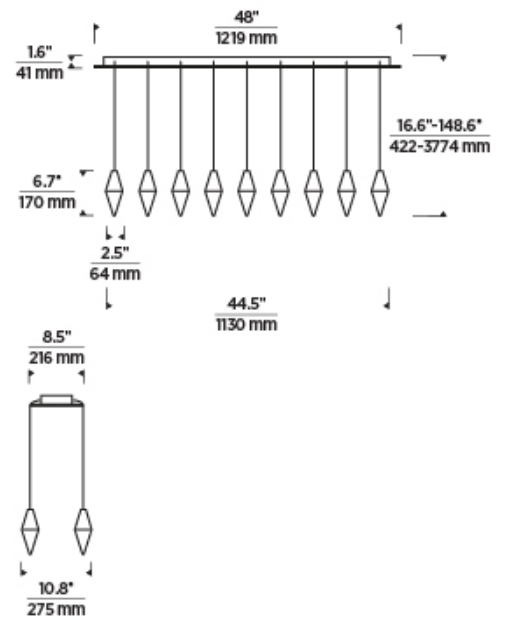

LAMPING

Includes 120V or 277V 82.8 watts, 6030 delivered lumens, 3000K LED module. Dimmable with most LED compatible ELV and TRIAC dimmers. 277V dimmable with 0-10V dimmers. Ships with 9 feet of field-cutttable matte black cord. Can be installed on a sloped ceiling up to 45° when swag hooks are used.

7400 Linder Avenue, Skokie, IL 60077
T 847.410.4400 | F 847.410.4500 | techlighting.com

TURRET 18 LIGHT CHANDELIER

VISUAL COMFORT & Co.

SPECIFICATIONS

PRIMARY MATERIAL	Aluminum or Brass
SHADE MATERIAL	Crystal
NET WEIGHT	37 lbs
HEIGHT	6.7in
WIDTH	10.8in
LENGTH	44.5in
UP LIGHT / DOWN LIGHT / BOTH?	
WET LISTED	
DAMP LISTED	
DRY LISTED	
MIN. HANGING HEIGHT	16.6in
MAX HANGING HEIGHT	112.6in
TOTAL CORD LENGTH	108in
TOTAL STEM LENGTH	
STEM QTY	
SLOPED CEILING ADAPTABLE?	N/A
GENERAL LISTING	ETL Listed
INCLUDES	