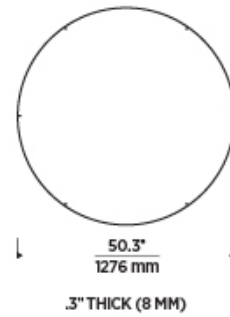

## SPECIFICATIONS

PRIMARY MATERIAL	Aluminum or Brass
SHADE MATERIAL	Aluminum or Brass
NET WEIGHT	2 lbs
HEIGHT	0.3in
WIDTH	50.3in
LENGTH	50.3in
WET LISTED	
DAMP LISTED	
DRY LISTED	
GENERAL LISTING	ETL Listed
INCLUDES	