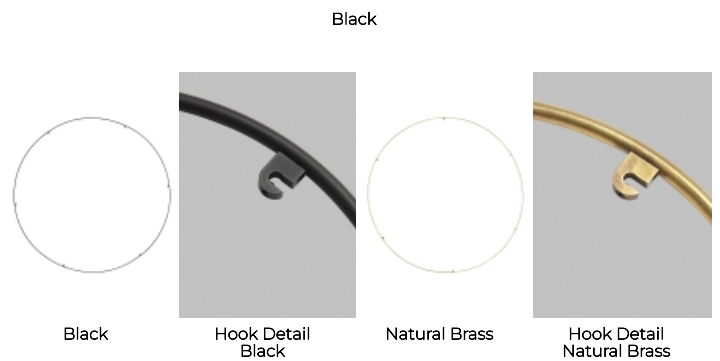

## PRODUCT FEATURES

- From the brand formerly known as Tech Lighting
- This item is made of natural brass. It is a living finish that will patina and warm with age which adds richness. If it gets an uneven patina or spots, a brass cleaner can restore the finish

## LAMPING

Compatible with Gable 6 Light Chandelier, Eaves 6 Light Chandelier, Pylon 6 Light Chandelier, Guyed 6 Light Chandelier, Turret 6 Light Chandelier and Cupola 6 Light Chandelier.

## SPECIFICATIONS

PRIMARY MATERIAL	Aluminum or Brass
SHADE MATERIAL	Aluminum or Brass
NET WEIGHT	2 lbs
HEIGHT	0.3in
WIDTH	50.3in
LENGTH	50.3in
WET LISTED	
DAMP LISTED	
DRY LISTED	
GENERAL LISTING	ETL Listed
INCLUDES	