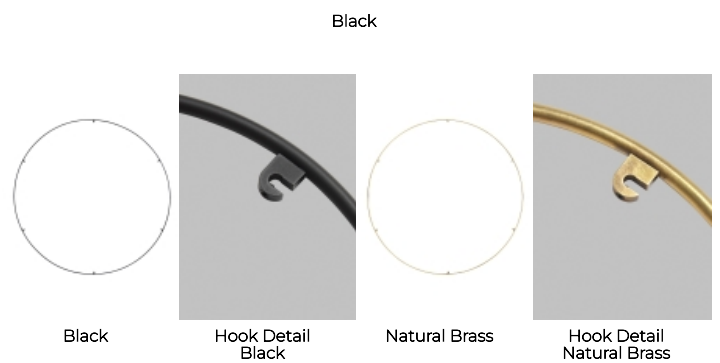

PRODUCT FEATURES

- From the brand formerly known as Tech Lighting
- This item is made of natural brass. It is a living finish that will patina and warm with age which adds richness. If it gets an uneven patina or spots, a brass cleaner can restore the finish

LAMPING

Compatible with Gable 6 Light Chandelier, Eaves 6 Light Chandelier, Pylon 6 Light Chandelier, Guyed 6 Light Chandelier, Turret 6 Light Chandelier and Cupola 6 Light Chandelier.

ORDERING INFORMATION

700TRSRNG SHAPE OR SIZE
ROUND 6 PORT 40" R640

FINISH
NB NATURAL BRASS
B NIGHTSHADE BLACK

700TRSRNG _____

JOB NAME _____

NOTES _____

SPECIFICATIONS

PRIMARY MATERIAL	Aluminum or Brass
SHADE MATERIAL	Aluminum or Brass
NET WEIGHT	1.6 lbs
HEIGHT	0.3in
WIDTH	40.3in
LENGTH	40.3in
WET LISTED	
DAMP LISTED	
DRY LISTED	
GENERAL LISTING	ETL Listed
INCLUDES	