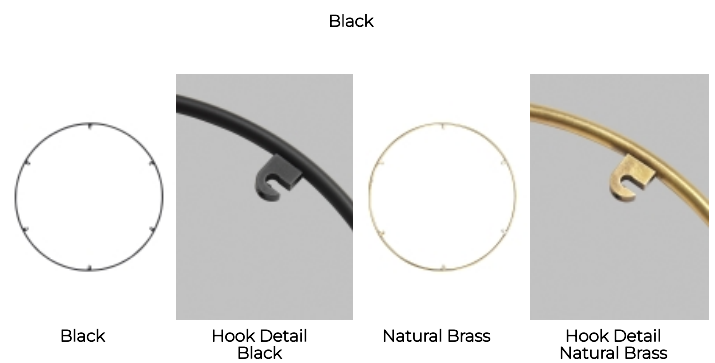

PRODUCT FEATURES

- From the brand formerly known as Tech Lighting
- This item is made of natural brass. It is a living finish that will patina and warm with age which adds richness. If it gets an uneven patina or spots, a brass cleaner can restore the finish

LAMPING

Compatible with Gable 6 Light Chandelier, Eaves 6 Light Chandelier, Pylon 6 Light Chandelier, Guyed 6 Light Chandelier, Turret 6 Light Chandelier and Cupola 6 Light Chandelier.

ORDERING INFORMATION

700TRSRNG SHAPE OR SIZE
ROUND 6 PORT 24" R624

FINISH
NB NATURAL BRASS
B NIGHTSHADE BLACK

700TRSRNG _____

JOB NAME _____

NOTES _____

SPECIFICATIONS

PRIMARY MATERIAL	Aluminum or Brass
SHADE MATERIAL	Aluminum or Brass
NET WEIGHT	1 lbs
HEIGHT	0.3in
WIDTH	24.3in
LENGTH	24.3in
WET LISTED	
DAMP LISTED	
DRY LISTED	
GENERAL LISTING	ETL Listed
INCLUDES	