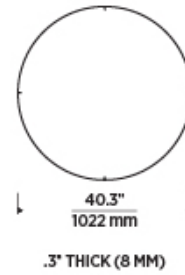

## SPECIFICATIONS

PRIMARY MATERIAL	Aluminum or Brass
SHADE MATERIAL	Aluminum or Brass
NET WEIGHT	1.6 lbs
HEIGHT	0.3in
WIDTH	40.3in
LENGTH	40.3in
WET LISTED	
DAMP LISTED	
DRY LISTED	
GENERAL LISTING	ETL Listed
INCLUDES	