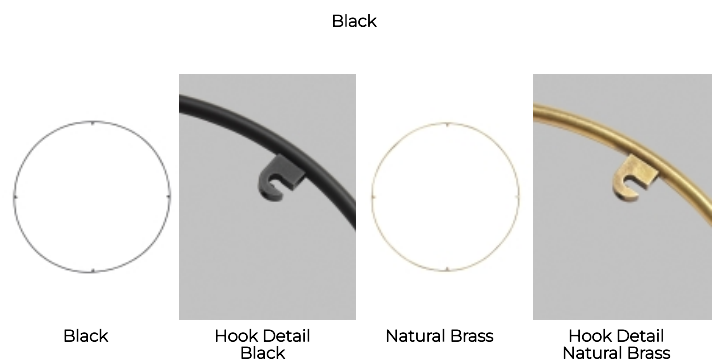

PRODUCT FEATURES

- From the brand formerly known as Tech Lighting
- This item is made of natural brass. It is a living finish that will patina and warm with age which adds richness. If it gets an uneven patina or spots, a brass cleaner can restore the finish

LAMPING

Compatible with Gable 4 Light Chandelier, Eaves 4 Light Chandelier, Pylon 4 Light Chandelier, Guyed 4 Light Chandelier, Turret 4 Light Chandelier and Cupola 4 Light Chandelier.

ORDERING INFORMATION

700TRSRNG SHAPE OR SIZE
ROUND 4 PORT 30" R430

FINISH
NB NATURAL BRASS
B NIGHTSHADE BLACK

700TRSRNG _____

JOB NAME _____

NOTES _____

SPECIFICATIONS

PRIMARY MATERIAL	Aluminum or Brass
SHADE MATERIAL	Aluminum or Brass
NET WEIGHT	1.2 lbs
HEIGHT	0.3in
WIDTH	30.3in
LENGTH	30.3in
WET LISTED	
DAMP LISTED	
DRY LISTED	
GENERAL LISTING	ETL Listed
INCLUDES	