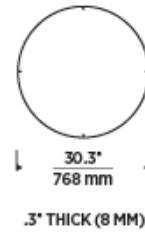

700TRSRNG SHAPE OR SIZE
ROUND 4 PORT 30" R430

FINISH
NB NATURAL BRASS
B NIGHTSHADE BLACK

700TRSRNG _____

JOB NAME _____

NOTES _____

SPECIFICATIONS

PRIMARY MATERIAL	Aluminum or Brass
SHADE MATERIAL	Aluminum or Brass
NET WEIGHT	1.2 lbs
HEIGHT	0.3in
WIDTH	30.3in
LENGTH	30.3in
WET LISTED	
DAMP LISTED	
DRY LISTED	
GENERAL LISTING	ETL Listed
INCLUDES	