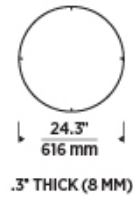

## SPECIFICATIONS

PRIMARY MATERIAL	Aluminum or Brass
SHADE MATERIAL	Aluminum or Brass
NET WEIGHT	1 lbs
HEIGHT	0.3in
WIDTH	24.3in
LENGTH	24.3in
WET LISTED	
DAMP LISTED	
DRY LISTED	
GENERAL LISTING	ETL Listed
INCLUDES	