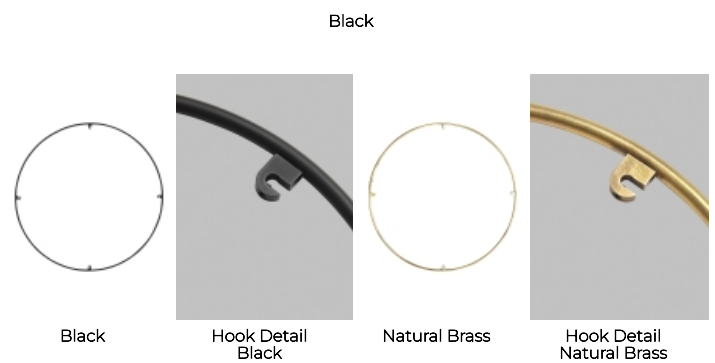

## PRODUCT FEATURES

- From the brand formerly known as Tech Lighting
- This item is made of natural brass. It is a living finish that will patina and warm with age which adds richness. If it gets an uneven patina or spots, a brass cleaner can restore the finish

## LAMPING

Compatible with Gable 4 Light Chandelier, Eaves 4 Light Chandelier, Pylon 4 Light Chandelier, Guyed 4 Light Chandelier, Turret 4 Light Chandelier and Cupola 4 Light Chandelier.