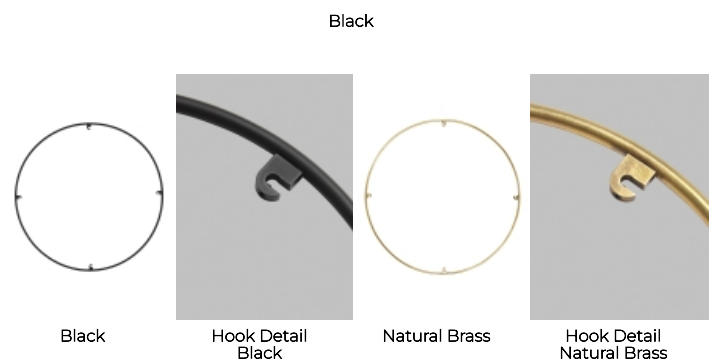

PRODUCT FEATURES

- From the brand formerly known as Tech Lighting
- This item is made of natural brass. It is a living finish that will patina and warm with age which adds richness. If it gets an uneven patina or spots, a brass cleaner can restore the finish

LAMPING

Compatible with Gable 4 Light Chandelier, Eaves 4 Light Chandelier, Pylon 4 Light Chandelier, Guyed 4 Light Chandelier, Turret 4 Light Chandelier and Cupola 4 Light Chandelier.

ORDERING INFORMATION

700TRSRNG	SHAPE OR SIZE	FINISH
	ROUND 4 PORT 18" R418	NB NATURAL BRASS B NIGHTSHADE BLACK

700TRSRNG _____

JOB NAME _____

NOTES _____

SPECIFICATIONS

PRIMARY MATERIAL	Aluminum or Brass
SHADE MATERIAL	Aluminum or Brass
NET WEIGHT	0.75 lbs
HEIGHT	0.3in
WIDTH	18.3in
LENGTH	18.3in
WET LISTED	
DAMP LISTED	
DRY LISTED	
GENERAL LISTING	ETL Listed
INCLUDES	