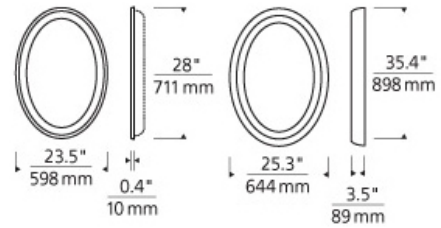

BATH COLLECTION

Tigris Mirror Oval

DESCRIPTION

Oval mirror surrounded by a cove of diffused white light. Available in two styles: recessed and surface. Plated pressure formed frame. Provides shadow-free task and ambient light. Halogen and eight 120 volt, 40 watt G9 base halogen lamps; compact fluorescent includes six 9 watt 2G7 base twin tube lamps and electronic ballast. Halogen version dimmable with a standard incandescent dimmer. Recessed version requires modifications to existing wall construction. ADA compliant.

INSTALLATION

Recessed version requires modifications to existing wall construction. For wall mount use only, may be mounted vertically or horizontally.

WEIGHT

28lb / 12.7kg ±

ORDERING INFORMATION

700BCTIGO	SHAPE OR SIZE	FINISH	LAMP
R24	RECESSED	C CHROME	INCANDESCENT 120V
S26	SURFACE	S SATIN NICKEL	-CF COMPACT FLUORESCENT 120V
			-CF277 COMPACT FLUORESCENT 277V