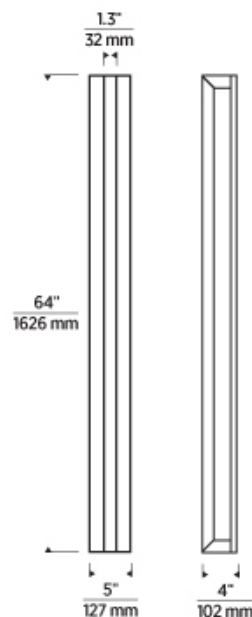

## ORDERING INFORMATION

MDOWS528	SHAPE OR SIZE	COLOR TEMP	FINISH	VOLTAGE
	BACKPLATE B	27 2700K	OB OUTDOOR BLACK	120V
	MUD-IN M			-277 277V

MDOWS528

JOB NAME

NOTES

© 2019 Tech Lighting, L.L.C. All rights reserved. The "Tech Lighting" graphic is a registered trademark of Tech Lighting, L.L.C. Tech Lighting reserves the right to change specifications for product improvements without notification.

## SPECIFICATIONS

PRIMARY MATERIAL	Aluminum
SHADE MATERIAL	Acrylic
NET WEIGHT	16 lbs
HEIGHT	64in
WIDTH	4in
LENGTH	5in
WET LISTED	
DAMP LISTED	
DRY LISTED	
GENERAL LISTING	ETL Listed
INCLUDES	