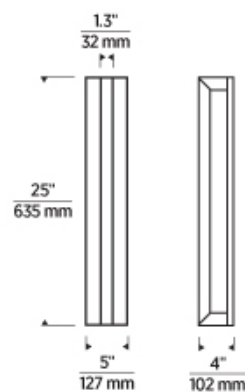

7400 Linder Avenue, Skokie, IL 60077
T 847.410.4400 | F 847.410.4500 | techlighting.com

STAGGER SMALL WALL

VISUAL COMFORT & CO.

SPECIFICATIONS

PRIMARY MATERIAL	Aluminum
SHADE MATERIAL	Acrylic
NET WEIGHT	8 lbs
HEIGHT	25in
WIDTH	4in
LENGTH	5in
WET LISTED	
DAMP LISTED	
DRY LISTED	
GENERAL LISTING	ETL Listed
INCLUDES	