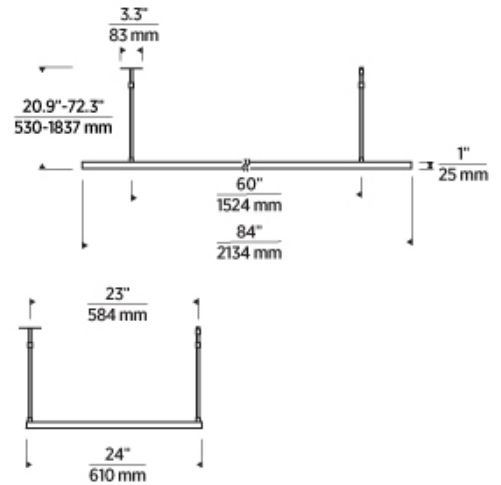

JOB NAME _____

NOTES _____

STAGGER HALO 84 UPLIGHT LINEAR SUSPENSION VISUAL COMFORT & Co.

SPECIFICATIONS

PRIMARY MATERIAL	Aluminum, Stainless Steel or Brass
SHADE MATERIAL	Acrylic
NET WEIGHT	38 lbs
HEIGHT	1in
WIDTH	24in
LENGTH	84in
UP LIGHT / DOWN LIGHT / BOTH?	
WET LISTED	
DAMP LISTED	
DRY LISTED	
MIN. HANGING HEIGHT	4.3in
MAX HANGING HEIGHT	64.3in
TOTAL CORD LENGTH	
TOTAL STEM LENGTH	Up to 240in
STEM QTY	24
SLOPED CEILING ADAPTABLE?	No
GENERAL LISTING	ETL Listed
INCLUDES	

LAMPING SPECIFICATIONS

	LED LAMP	INTEGRATED LED	NON LED	NO LAMP
DELIVERED LUMENS		3900		
WATTS		82.4		
MAX WATTAGE PER BULB		82.4W		
		120V ELV, TRIAC		
CCT		2700K		
CRI		90 CRI		
LED LIFETIME		>50000		
L70				
AVERAGE BULB HOURS				
FIELD SERVICEABLE LED				
LAMP BASE		Integrated LED		
LAMP SHAPE		Integrated LED		
LAMP INCLUDED?		True		
WARRANTY**		5 Years		