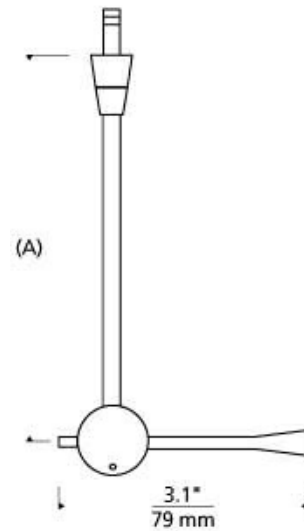

ORDERING INFORMATION

700	SYSTEM	SP	LENGTH (A)	FINISH
	FJ FREEJACK	3	3"	Z ANTIQUE BRONZE
	MP MONOPOINT	6	6"	S SATIN NICKEL
	MO MONORAIL		12 12"	
	WMO WALL MONORAIL			

Note. MP includes 4" Round Flush Canopy. For custom stem lengths, please contact the Quotes Department.

700 _____ SP _____

JOB NAME _____

NOTES _____

SPROCKET HEAD

SPECIFICATIONS

HARDWARE MATERIAL	Metal
SHADE MATERIAL	
NET WEIGHT	0.35 lbs
HEIGHT	12in
WIDTH	3.1in
LENGTH	
BEAM SPREAD	
UP LIGHT / DOWN LIGHT / BOTH?	
WET LISTED	
DAMP LISTED	
DRY LISTED	
MIN. HANGING HEIGHT	
MAX HANGING HEIGHT	
TOTAL CORD LENGTH	
SLOPED CEILING ADAPTABLE?	No
GENERAL LISTING	ETL Listed
INCLUDES	