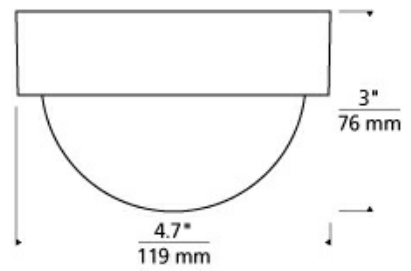

Clear

Clear

ORDERING INFORMATION

700FMSPH	COLOR	FINISH	LAMP
	C CLEAR	S SATIN NICKEL	-LEDWD INTEGRATED LED 90 CRI 3000-2200K 120V

700FMSPH _____

JOB NAME _____

NOTES _____

SPHERE FLUSH MOUNT

SPECIFICATIONS

HARDWARE MATERIAL	
SHADE MATERIAL	
NET WEIGHT	2.5 lbs
HEIGHT	4.7in
WIDTH	3in
LENGTH	4.7in
UP LIGHT / DOWN LIGHT / BOTH?	
WET LISTED	
DAMP LISTED	Yes
DRY LISTED	
WALL / CEILING MOUNT	
GENERAL LISTING	ETL Listed
INCLUDES	