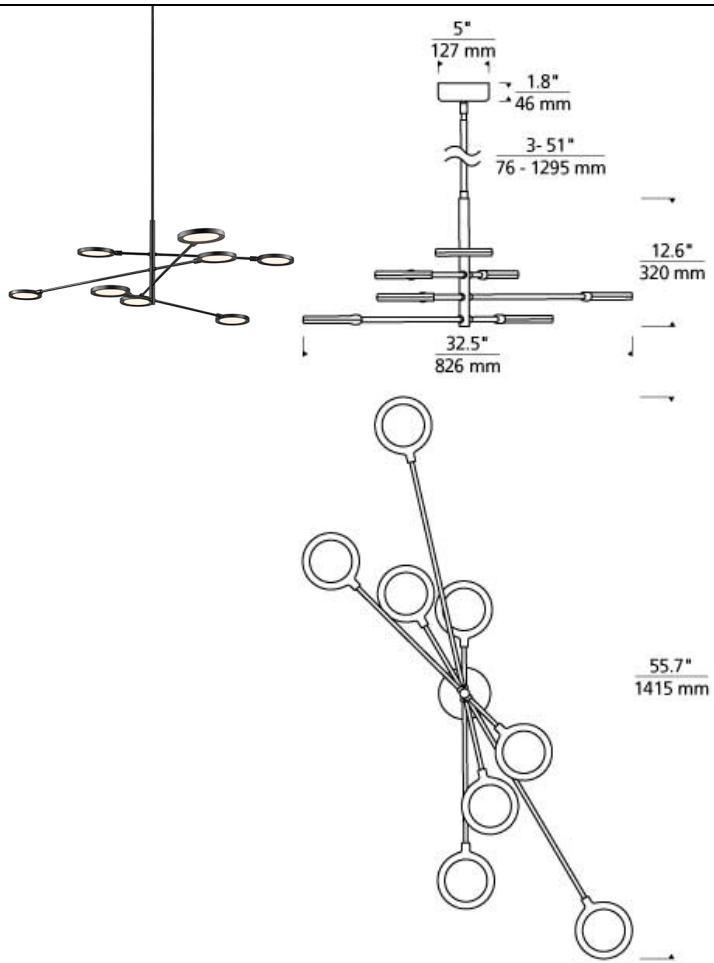

Specfica Linear LED T20

DESCRIPTION

The Specfica linear suspension fixture by Tech Lighting is highly modern with its round, flat floating light extensions. This artful and energy-saving piece features a conveniently adjustable look with a swiveling canopy, adjustable arms and rotating head, with a few simple adjustments precise lighting can be achieved in any space. The Specfica linear suspension scales at 55.7" in length, 32.5" in width making for a generous grand scale ideal for dining room settings, kitchens and conference rooms. The Specfica linear suspension is one of three in the Specfica Collection, simply search for the Specfica to find its closest relatives. A Matte Black or Satin Gold finish further enhance this contemporary piece. Includes three 12" stems, two 6" stems and one 3" stem. LED includes (8) 6.3 watt 2459 total delivered lumens 90 CRI 3000K LED module. Dimmable with a low-voltage electronic dimmer. 120v or 277v.

WEIGHT

10.5-11lb / 4.76-4.99kg ±

matte black

satin gold

ORDERING INFORMATION

| 700LSSPCT COLOR | FINISH | LAMP |
|-----------------|---|--|
| ACRYLIC | B MATTE BLACK G SATIN GOLD | -LED930 LED 90 CRI 3000K 120V -LED930-277 LED 90 CRI 3000K 277V |

TECH LIGHTING®

7400 Linder Avenue
Skokie, Illinois 60077

T 847.410.4400
F 847.410.4500

Tech Lighting, L.L.C.

700LS SPCT _____

FIXTURE TYPE: _____

JOB NAME: _____

NOTES: _____