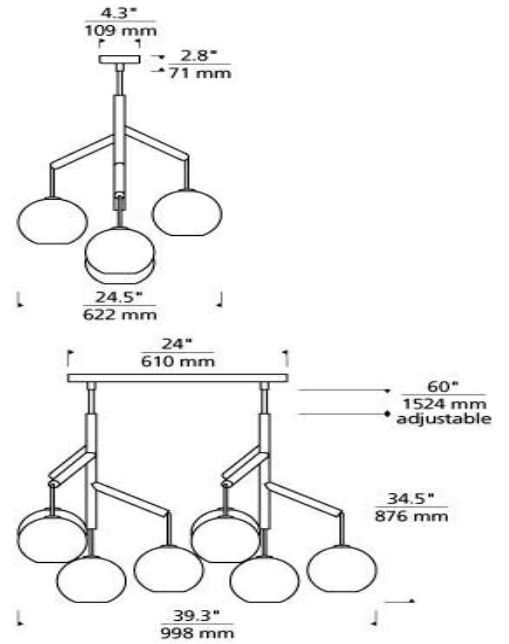

Clear/Aged Brass

LAMPING

Rated for up to (8) 60 watt max E26 medium based lamps (Lamps Not Included). LED includes (8) 3.5 watt, 2400 delivered lumens 2700K, medium base LED vintage radio lamps. Fixture provided with sixty inches of variable rigid stems (includes four 12" stems & two 6" stems). Ships with 9 inches of field-cuttable black cloth cord. Dimmable with most LED compatible ELV and TRIAC dimmers. Can be installed on a sloped ceiling up to 45°.

700SDNMP _____

JOB NAME _____

NOTES _____

SEDONA DOUBLE CHANDELIER

SPECIFICATIONS

HARDWARE MATERIAL	Metal
SHADE MATERIAL	Glass
NET WEIGHT	16 lbs
HEIGHT	34.5in
WIDTH	24.5in
LENGTH	39.3in
UP LIGHT / DOWN LIGHT / BOTH?	
WET LISTED	
DAMP LISTED	Yes
DRY LISTED	
MIN. HANGING HEIGHT	43.1in
MAX HANGING HEIGHT	97.1in
TOTAL CORD LENGTH	9in
TOTAL STEM LENGTH	Up to 60in
STEM QTY	6
SLOPED CEILING ADAPTABLE?	Yes 45° Max
GENERAL LISTING	ETL Listed
INCLUDES	