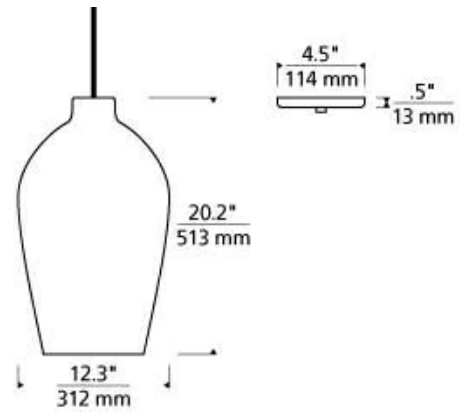

Natural Brass only available with clear glass.

700 _____ PRCP _____

JOB NAME _____

NOTES _____

PRESCOTT PENDANT

SPECIFICATIONS

HARDWARE MATERIAL	Metal
SHADE MATERIAL	Glass
NET WEIGHT	9 lbs
HEIGHT	20.2in
WIDTH	12.3in
LENGTH	12.3in
UP LIGHT / DOWN LIGHT / BOTH?	
WET LISTED	
DAMP LISTED	Yes
DRY LISTED	
MIN. HANGING HEIGHT	26.7in
MAX HANGING HEIGHT	92.7in
TOTAL CORD LENGTH	72in
TOTAL STEM LENGTH	
STEM QTY	
SLOPED CEILING ADAPTABLE?	Yes 45° Max
GENERAL LISTING	ETL Listed
INCLUDES	