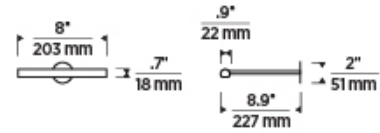

700PLUF _____

JOB NAME _____

NOTES _____

PLURAL FACETED 8 PICTURE LIGHT

VISUAL COMFORT & Co.

SPECIFICATIONS

PRIMARY MATERIAL	Aluminum or Brass
SHADE MATERIAL	Acrylic
NET WEIGHT	2 lbs
HEIGHT	0.7in
WIDTH	8.9in
LENGTH	8in
MIN. EXTENSION FROM WALL	8.9in
UP LIGHT / DOWN LIGHT / BOTH?	
WET LISTED	
DAMP LISTED	
DRY LISTED	
UP / DOWN	
HORIZONTAL / VERTICAL	
WALL / CEILING MOUNT	
GENERAL LISTING	ETL Listed
ADA COMPLIANT	
INCLUDES	

LAMPING SPECIFICATIONS

	LED LAMP	INTEGRATED LED	NON LED	NO LAMP
DELIVERED LUMENS		318		
WATTS		5.4		
MAX WATTAGE PER BULB		5.4W		
		Universal 120V-277V 0-10, ELV, TRIAC		
CCT		2700K 3000K		
CRI		95 CRI		
LED LIFETIME				
L70		>50000		
AVERAGE BULB HOURS				
FIELD SERVICEABLE LED				
LAMP BASE		Integrated LED		
LAMP SHAPE		Integrated LED		
LAMP INCLUDED?		True		
WARRANTY**		5 Years		