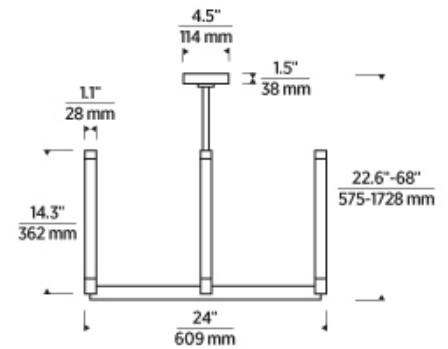

Natural Brass

LAMPING

Includes 22.2 watts, 1078 total delivered lumens, 2700K LED modules. Dimmable with most LED compatible ELV and Triac dimmers. 277V dimmable with 0-10V dimmers. Ships with (4) 12" and (2) 6" rigid stems in coordinating finish. 120V or 277V. Can be installed on a sloped ceiling up to 30°.

Natural Brass

Dark Bronze

ORDERING INFORMATION

700PHB	LENGTH (A)	FINISH	LAMP
	24 24"	BZ DARK BRONZE	-LED927 INTEGRATED LED 90 CRI 2700K 120V
		NB NATURAL BRASS	-LED927-277 INTEGRATED LED 90 CRI 2700K 277V

700PHB _____

JOB NAME _____

NOTES _____

PHOBOS MEDIUM CHANDELIER

VISUAL COMFORT & Co.

SPECIFICATIONS

PRIMARY MATERIAL	Brass
SHADE MATERIAL	Glass
NET WEIGHT	13.5 lbs
HEIGHT	15.7in
WIDTH	24in
LENGTH	24in
UP LIGHT / DOWN LIGHT / BOTH?	
WET LISTED	
DAMP LISTED	
DRY LISTED	
MIN. HANGING HEIGHT	23.2in
MAX HANGING HEIGHT	77.2in
TOTAL CORD LENGTH	
TOTAL STEM LENGTH	Up to 60in
STEM QTY	6
SLOPED CEILING ADAPTABLE?	Yes 30° Max
GENERAL LISTING	ETL Listed
INCLUDES	

LAMPING SPECIFICATIONS

	LED LAMP	INTEGRATED LED	NON LED	NO LAMP
DELIVERED LUMENS		1078		
WATTS		22.2		
MAX WATTAGE PER BULB		22.2W		
		120V ELV, TRIAC		
		277V 0-10V		
CCT		2700K		
CRI		90 CRI		
LED LIFETIME				
L70		>50000		
AVERAGE BULB HOURS				
FIELD SERVICEABLE LED				
LAMP BASE		Integrated LED		
LAMP SHAPE		Integrated LED		
LAMP INCLUDED?		True		
WARRANTY**		5 Years		