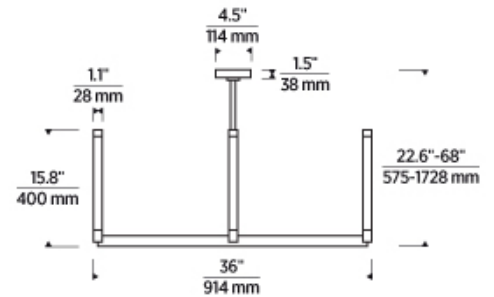

Natural Brass

Natural Brass

Dark Bronze

ORDERING INFORMATION

700PHB	LENGTH (A)	FINISH	LAMP
	36 3/6"	BZ DARK BRONZE	-LED927 INTEGRATED LED 90 CRI 2700K 120V
		NB NATURAL BRASS	-LED927-277 INTEGRATED LED 90 CRI 2700K 277V

700PHB _____

JOB NAME _____

NOTES _____

PHOBOS LARGE CHANDELIER

VISUAL COMFORT & Co.

SPECIFICATIONS

PRIMARY MATERIAL	Brass
SHADE MATERIAL	Glass
NET WEIGHT	18 lbs
HEIGHT	15.7in
WIDTH	36in
LENGTH	36in
UP LIGHT / DOWN LIGHT / BOTH?	
WET LISTED	
DAMP LISTED	
DRY LISTED	
MIN. HANGING HEIGHT	23.2in
MAX HANGING HEIGHT	77.2in
TOTAL CORD LENGTH	
TOTAL STEM LENGTH	Up to 60in
STEM QTY	6
SLOPED CEILING ADAPTABLE?	Yes 30° Max
GENERAL LISTING	ETL Listed
INCLUDES	