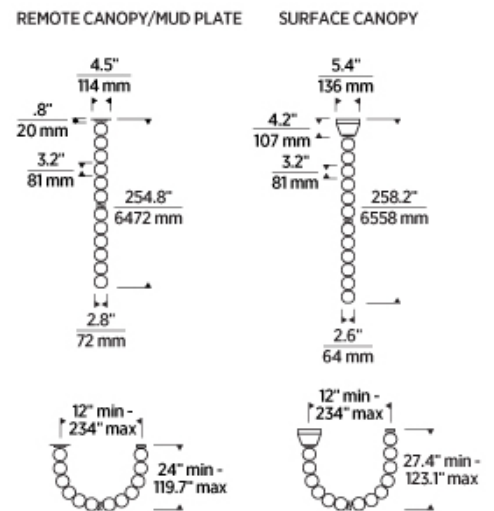

Natural Brass

LAMPING

Includes 112 watt, 4038 total delivered lumens, 90 CRI 2700K or 3000K LED modules. Remote dimmable with most LED compatible ELV and TRIAC dimmers. 277V dimmable with 0-10V dimmers. Surface dimmable with ELV and TRIAC dimmers. Remote 120V or 277V. Surface 120V-277V. Can be installed on a sloped ceiling up to 45°.

JOB NAME _____

NOTES _____

PERLE 240 CHANDELIER

VISUAL COMFORT & Co.

SPECIFICATIONS

PRIMARY MATERIAL	Glass
SHADE MATERIAL	Glass
NET WEIGHT	49 lbs
HEIGHT	254.8in
WIDTH	2.8in
LENGTH	2.8in
UP LIGHT / DOWN LIGHT / BOTH?	
WET LISTED	
DAMP LISTED	
DRY LISTED	
MIN. HANGING HEIGHT	254.8in
MAX HANGING HEIGHT	257.8in
TOTAL CORD LENGTH	
TOTAL STEM LENGTH	
STEM QTY	
SLOPED CEILING ADAPTABLE?	Yes 45° Max
GENERAL LISTING	ETL Listed
INCLUDES	

LAMPING SPECIFICATIONS

	LED LAMP	INTEGRATED LED	NON LED	NO LAMP
DELIVERED LUMENS		4038		
WATTS		112		
MAX WATTAGE PER BULB		112W		
		120V ELV, TRIAC 277V 0-10V Universal 120V-277V ELV, TRIAC		
CCT		2700K 3000K		
CRI		90 CRI		
LED LIFETIME				
L70		>50000		
AVERAGE BULB HOURS				
FIELD SERVICEABLE LED				
LAMP BASE		Integrated LED		
LAMP SHAPE		Integrated LED		
LAMP INCLUDED?		True		
WARRANTY**		5 Years		