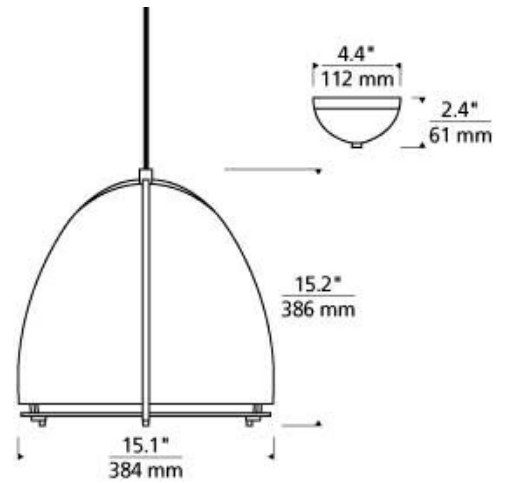

700 _____ PRVP _____

JOB NAME _____

NOTES _____

PARAVO PENDANT

SPECIFICATIONS

HARDWARE MATERIAL	Metal
SHADE MATERIAL	Fiberglass
NET WEIGHT	10.5 lbs
HEIGHT	15.2in
WIDTH	15.1in
LENGTH	15.1in
UP LIGHT / DOWN LIGHT / BOTH?	
WET LISTED	
DAMP LISTED	Yes
DRY LISTED	
MIN. HANGING HEIGHT	23.5in
MAX HANGING HEIGHT	161.6in
TOTAL CORD LENGTH	144in
TOTAL STEM LENGTH	
STEM QTY	
SLOPED CEILING ADAPTABLE?	Yes 45° Max
GENERAL LISTING	ETL Listed
INCLUDES	