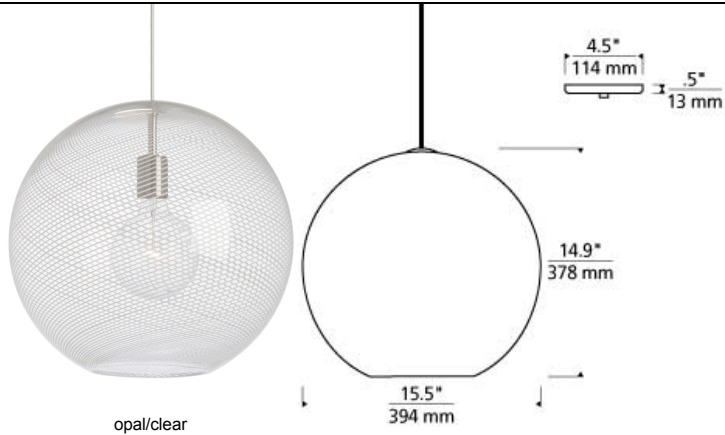

LINE - VOLTAGE PENDANTS / SUSPENSION

Palestra Pendant LED

DESCRIPTION

Venetiran artisans work with white glass rods to meticulously create the tightly wound spiral effect that gives the Palestra pendant by Tech Lighting its most noticeable characteristic. These artisans leverage decades of craftsmanship to create a large perfectly round globe that is simply stunning. The large scale appearance of this pendant make it perfect for lighting applications such as living room lighting, bedroom lighting and home office lighting. Available lamping options include energy efficient LED or no-lamp, leaving you the option to light this fixture with your preferred lamping. Rated for (1) 120 volt, 60 watt E26 medium base lamp (Lamp Not Included). LED includes 12 watt, 900 delivered lumens, 3000K. Dimmable with most LED compatible ELV and TRIAC dimmers. Fixture provided with six feet of field-cuttable cable.

INSTALLATION

This product can mount to either a 4" square electrical box with round plaster ring or an octagon electrical box.

WEIGHT

11-12lb / 4.99-5.44kg ±

incandescent

led

ORDERING INFORMATION

700 SYSTEM	PALP	COLOR	FINISH	LAMP
TD	LINE-VOLTAGE PENDANTS/SUSPENSION	OC OPAL/CLEAR	S SATIN NICKEL	NO LAMP -LED930 LED 90 CRI 3000K 120V