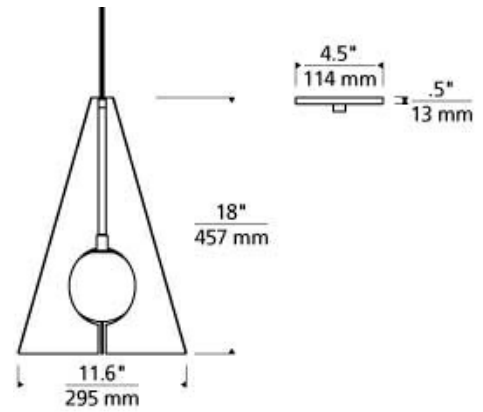

JOB NAME _____

NOTES _____

ORBEL PYRAMID PENDANT

SPECIFICATIONS

HARDWARE MATERIAL	Metal
SHADE MATERIAL	Glass
NET WEIGHT	5 lbs
HEIGHT	18in
WIDTH	11.6in
LENGTH	11.6in
UP LIGHT / DOWN LIGHT / BOTH?	
WET LISTED	
DAMP LISTED	Yes
DRY LISTED	
MIN. HANGING HEIGHT	24.5in
MAX HANGING HEIGHT	90.5in
TOTAL CORD LENGTH	72in
TOTAL STEM LENGTH	
STEM QTY	
SLOPED CEILING ADAPTABLE?	Yes 45° Max
GENERAL LISTING	ETL Listed
INCLUDES	