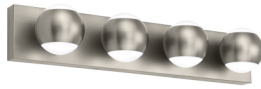

Oko 4-Light Bath

DESCRIPTION

The Oko wall sconce by Tech Lighting features a contemporary yet whimsical look adding lots of character and charm to any space. At the top and bottom of this glass globe are contemporary metal caps along with white acrylic lenses, allowing for an impressive wash of up and down light onto surrounding surfaces. This stunning line voltage bath light is available in a 3 or 4 vanity light and is available in three on-trend finishes, Chrome, Satin Nickel and Aged Brass. The Oko ships with energy efficient integrated LED lamping, all lamping options are fully dimmable to create the desired ambiance in your special space. Includes 120 volt 43 watt, 3428 delivered lumens, 3000K LED module. Dimmable with a low-voltage electronic dimmer.

INSTALLATION

This product can mount to either a 4" square electrical box with round plaster ring or an octagonal electrical box (not included).

WEIGHT

5.5-6lb / 2.49-2.72kg ±

aged brass

satin nickel

ORDERING INFORMATION