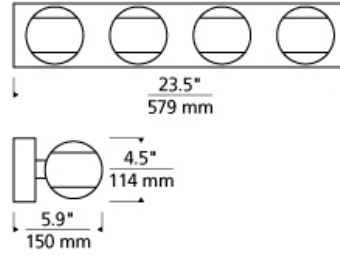

INSTALLATION

This product can mount to either a 4" square electrical box with round plaster ring or an octagonal electrical box (not included).

WEIGHT

5.5-6lb / 2.49-2.72kg ±

aged brass

satin nickel

ORDERING INFORMATION