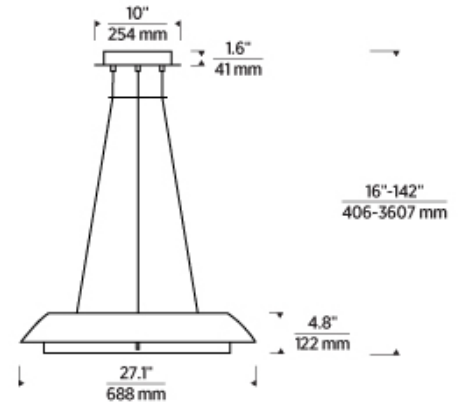

PRODUCT FEATURES

LAMPING

Includes 40 watts, 1446 total delivered lumens, 2700K, 90 CRI LED modules. Dimmable with most LED compatible ELV, TRIAC and 0-10V dimmers. Ships with 12 feet of field cuttable cable. 120V-277V. Compatible with sloped ceilings up to 45°.

SPECIFICATIONS

PRIMARY MATERIAL	Brass
SHADE MATERIAL	Sea Grass
NET WEIGHT	20 lbs
HEIGHT	4.8in
WIDTH	27.1in
LENGTH	27.1in
UP LIGHT / DOWN LIGHT / BOTH?	
WET LISTED	
DAMP LISTED	
DRY LISTED	
MIN. HANGING HEIGHT	16in
MAX HANGING HEIGHT	142in
TOTAL CORD LENGTH	144in
TOTAL STEM LENGTH	
STEM QTY	
SLOPED CEILING ADAPTABLE?	Yes 45° Max
GENERAL LISTING	ETL Listed
INCLUDES	