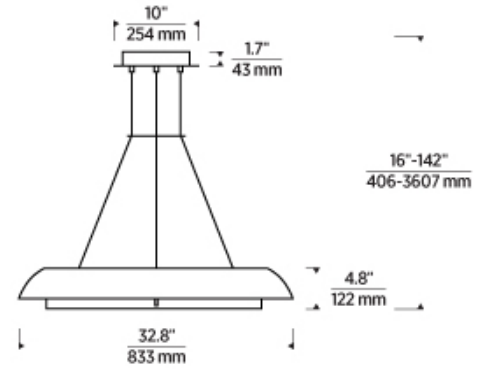

PRODUCT FEATURES

LAMPING

Includes 55 watts, 1745 total delivered lumens, 2700K, 90 CRI LED modules. Dimmable with most LED compatible ELV, TRIAC and 0-10V dimmers. Ships with 12 feet of field cuttable cable. 120V-277V. Compatible with sloped ceilings up to 45°.

SPECIFICATIONS

PRIMARY MATERIAL	Brass
SHADE MATERIAL	Sea Grass
NET WEIGHT	21 lbs
HEIGHT	4.8in
WIDTH	32.8in
LENGTH	32.8in
UP LIGHT / DOWN LIGHT / BOTH?	
WET LISTED	
DAMP LISTED	
DRY LISTED	
MIN. HANGING HEIGHT	16in
MAX HANGING HEIGHT	142in
TOTAL CORD LENGTH	144in
TOTAL STEM LENGTH	
STEM QTY	
SLOPED CEILING ADAPTABLE?	Yes 45° Max
GENERAL LISTING	ETL Listed
INCLUDES	

LAMPING SPECIFICATIONS

	LED LAMP	INTEGRATED LED	NON LED	NO LAMP
DELIVERED LUMENS		1745		
WATTS		55		
MAX WATTAGE PER BULB		55W		
		Universal 120V-277V 0-10, ELV, TRIAC		
CCT		2700K		
CRI		90 CRI		
LED LIFETIME		>50000		
L70				
AVERAGE BULB HOURS				
FIELD SERVICEABLE LED				
LAMP BASE		Integrated LED		
LAMP SHAPE		Integrated LED		
LAMP INCLUDED?		True		
WARRANTY**		5 Years		