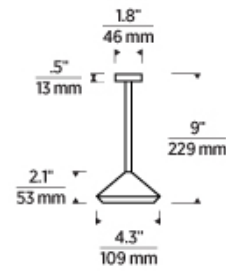

SPECIFICATIONS

PRIMARY MATERIAL	Aluminum or Brass
SHADE MATERIAL	Aluminum or Brass
NET WEIGHT	1 lbs
HEIGHT	9in
WIDTH	4.3in
LENGTH	4.3in
WET LISTED	
DAMP LISTED	
DRY LISTED	
GENERAL LISTING	ETL Listed
INCLUDES	