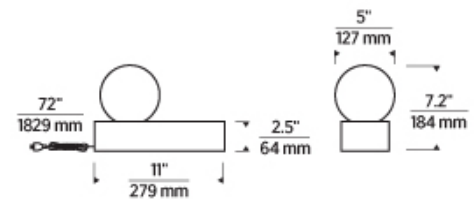

7400 Linder Avenue, Skokie, IL 60077
T 847.410.4400 | F 847.410.4500 | techlighting.com

MINA TABLE LAMP

VISUAL COMFORT & Co.

SPECIFICATIONS

PRIMARY MATERIAL	Aluminum
SHADE MATERIAL	Glass
NET WEIGHT	10 lbs
HEIGHT	7.2in
WIDTH	5in
LENGTH	11in
WET LISTED	
DAMP LISTED	
DRY LISTED	
GENERAL LISTING	ETL Listed
INCLUDES	