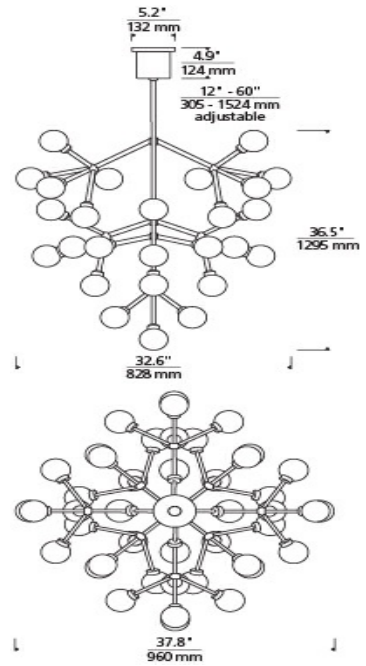

White/Matte Black

LAMPING

Includes (45) 2.6 watt (75.1 total watts) 1816.1 delivered lumen 2700K LED modules. Fixture provided with 60 inches of variable rigid stems (includes one 12 inch & two 24 inch stems) in coordinating finish. Dimmable with most LED compatible ELV dimmers. Can be installed on a sloped ceiling up to 35°.

White/Aged Brass White/Satin Nickel White/Matte Black

ORDERING INFORMATION

700MRAG	COLOR	FINISH	LAMP
	W WHITE	R AGED BRASS B MATTE BLACK S SATIN NICKEL	-LED927 LED 90 CRI 2700K 120V

700MRAG _____

JOB NAME _____

NOTES _____

MARA GRANDE CHANDELIER

SPECIFICATIONS

HARDWARE MATERIAL	Metal
SHADE MATERIAL	Glass
NET WEIGHT	16 lbs
HEIGHT	36.5in
WIDTH	32.6in
LENGTH	37.8in
UP LIGHT / DOWN LIGHT / BOTH?	
WET LISTED	
DAMP LISTED	Yes
DRY LISTED	
MIN. HANGING HEIGHT	53.4in
MAX HANGING HEIGHT	101.4in
TOTAL CORD LENGTH	
TOTAL STEM LENGTH	Up to 60in
STEM QTY	3
SLOPED CEILING ADAPTABLE?	Yes 35° Max
GENERAL LISTING	ETL Listed
INCLUDES	