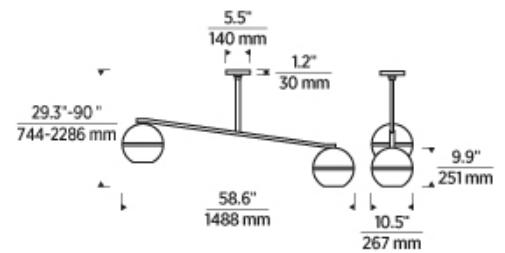

## SPECIFICATIONS

PRIMARY MATERIAL	Steel Or Brass
SHADE MATERIAL	Glass
NET WEIGHT	15 lbs
HEIGHT	27.6in
WIDTH	10.5in
LENGTH	58.6in
UP LIGHT / DOWN LIGHT / BOTH?	
WET LISTED	
DAMP LISTED	
DRY LISTED	
MIN. HANGING HEIGHT	29.3in
MAX HANGING HEIGHT	90in
TOTAL CORD LENGTH	
TOTAL STEM LENGTH	Up to 60in
STEM QTY	6
SLOPED CEILING ADAPTABLE?	Yes 22.5° Max
GENERAL LISTING	ETL Listed
INCLUDES	