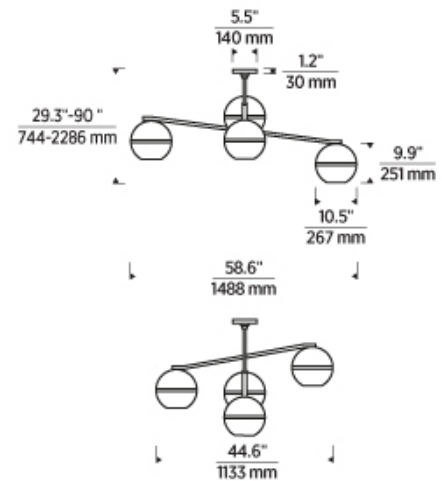

LAMPING

Rated for (4) 5 watt, E12 candelabra base (Lamp Not Included). LED includes (4) 120V, 2 watt, 184 delivered lumens (736 total delivered lumens), 2700K, E12 base LED vintage tubular lamps. Includes (4) 12" and (2) 6" stems in coordinating finish. Dimmable with most LED compatible ELV and TRIAC dimmers. Can be mounted on a sloped ceiling up to 22.5°.

VISUAL COMFORT & Co.

SPECIFICATIONS

PRIMARY MATERIAL	Steel Or Brass
SHADE MATERIAL	Glass
NET WEIGHT	22.5 lbs
HEIGHT	27.6in
WIDTH	44.6in
LENGTH	58.6in
UP LIGHT / DOWN LIGHT / BOTH?	
WET LISTED	
DAMP LISTED	
DRY LISTED	
MIN. HANGING HEIGHT	29.3in
MAX HANGING HEIGHT	90in
TOTAL CORD LENGTH	
TOTAL STEM LENGTH	Up to 60in
STEM QTY	6
SLOPED CEILING ADAPTABLE?	Yes 22.5° Max
GENERAL LISTING	ETL Listed
INCLUDES	