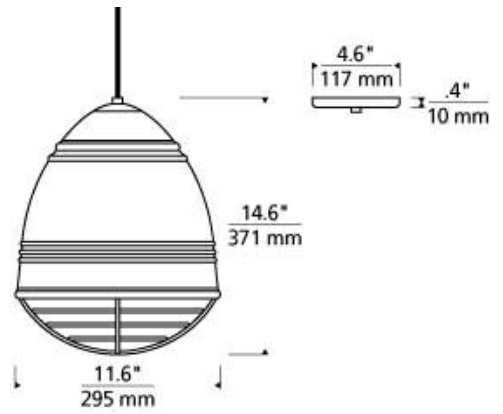

700 _____ LOF _____

JOB NAME _____

NOTES _____

LOFT PENDANT

SPECIFICATIONS

HARDWARE MATERIAL

SHADE MATERIAL	Aluminum
NET WEIGHT	3 lbs
HEIGHT	11.6in
WIDTH	11.6in
LENGTH	11.6in
UP LIGHT / DOWN LIGHT / BOTH?	
WET LISTED	
DAMP LISTED	Yes
DRY LISTED	
MIN. HANGING HEIGHT	18.1in
MAX HANGING HEIGHT	84.1in
TOTAL CORD LENGTH	72in
TOTAL STEM LENGTH	
STEM QTY	
SLOPED CEILING ADAPTABLE?	Yes 45° Max
GENERAL LISTING	ETL Listed
INCLUDES	