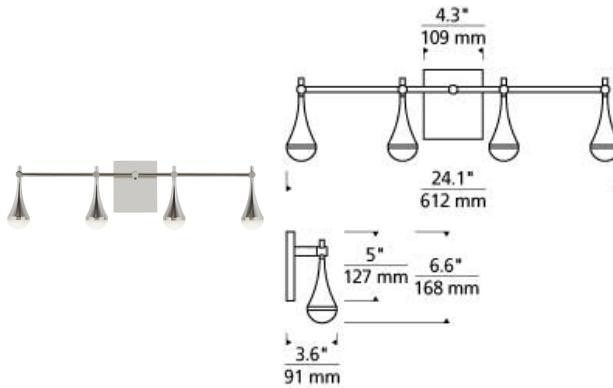

## DESCRIPTION

This Mid-Century Modern family, Lody by Tech Lighting, creates a retro look with contemporary appeal. The Lody bath light features four orbed diffusers mounted at the ends of boldly regal, flared bells to create distinctive linear LED illumination. Offered in polished nickel, Lody provides a modern solution for lighting in your bathroom or above your vanity. Complete the look with Lody chandeliers and wall sconce. Lamping options are compatible with most dimmers. Refer to Dimming Chart for more information. Includes 120-277 volt universal 30 watt, 1352 delivered lumens, 3000K LED modules. DIMMABLE with most LED compatible ELV, TRIAC and 0-10V dimmers. Mounts horizontally only.

## INSTALLATION

This product can mount to either a 4" square electrical box with round plaster ring or an octagonal electrical box (not included).

## WEIGHT

2.5-2.5lb / 1.13-1.13kg ±

polished nickel