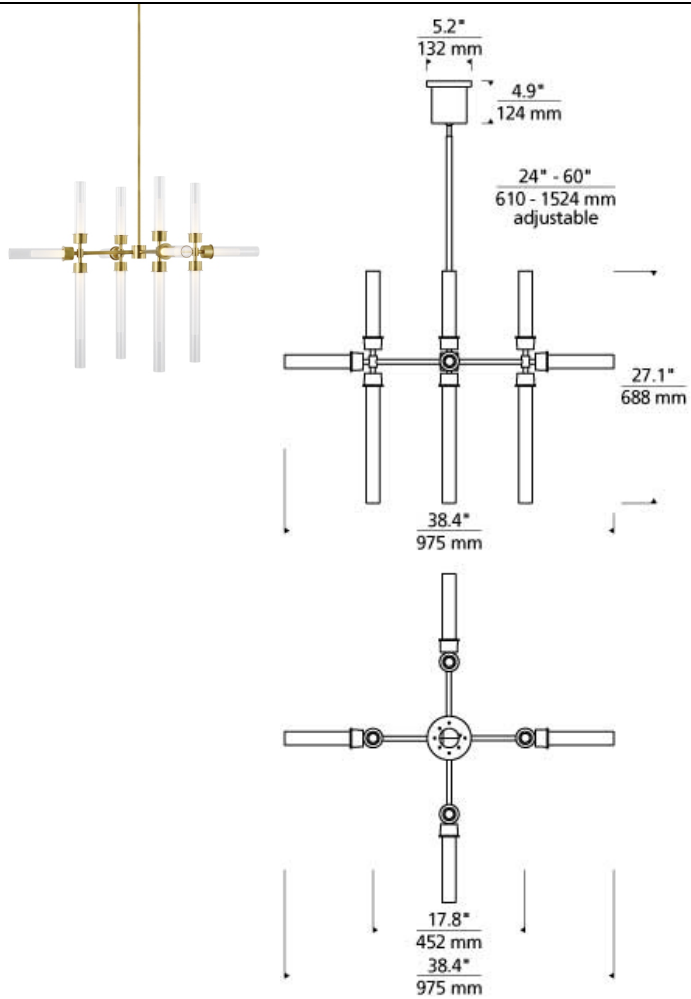

## DESCRIPTION

Tech Lighting's Linger collection is designed with twelve LED lights shaped by acrylic cylinders illuminating in multiple directions. Available in polished nickel and natural brass that will slowly patina for a timeless look. This modern chandelier creates a beautiful statement piece for your dining room, living room and foyer. Complete the look with more Linger chandelier and wall sconce options. Lamping options are compatible with most dimmers. Refer to Dimming Chart for more information. Includes 48 watts, 2444 total delivered lumens, 3000K LED modules. Dimmable with most LED compatible ELV and TRIAC dimmers. Includes (4) 12" and (2) 6" rigid stems in coordinating finish. Can be installed on a sloped ceiling up to 45°.

## WEIGHT

15-15lb / 6.8-6.8kg ±

natural brass      polished nickel

## ORDERING INFORMATION

700LNG	SHAPE OR SIZE	FINISH	LAMP
12	12-LIGHT CHANDELIER	NB NATURAL BRASS N POLISHED NICKEL	-LED930 INTEGRATED LED 90CRI 3000K 120V (T20/T24)

This product can mount to either a 4" square electrical box with round plaster ring or an octagon electrical box.