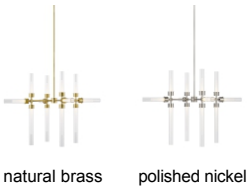

Linger 12-Light Chandelier LED

DESCRIPTION

Tech Lighting's Linger collection is designed with twelve LED lights shaped by acrylic cylinders illuminating in multiple directions. Available in polished nickel and natural brass that will slowly patina for a timeless look. This modern chandelier creates a beautiful statement piece for your dining room, living room and foyer. Complete the look with more Linger chandelier and wall sconce options. Lamping options are compatible with most dimmers. Refer to Dimming Chart for more information. Includes 48 watts, 2444 total delivered lumens, 3000K LED modules. Dimmable with most LED compatible ELV and TRIAC dimmers. Includes (4) 12" and (2) 6" rigid stems in coordinating finish. Can be installed on a sloped ceiling up to 45°.

WEIGHT

15-15lb / 6.8-6.8kg ±

natural brass   polished nickel

ORDERING INFORMATION

700LNG	SHAPE OR SIZE	FINISH	LAMP
12	12-LIGHT CHANDELIER	NB NATURAL BRASS N POLISHED NICKEL	-LED930 INTEGRATED LED 90CRI 3000K 120V (T20/T24)

This product can mount to either a 4" square electrical box with round plaster ring or an octagon electrical box.